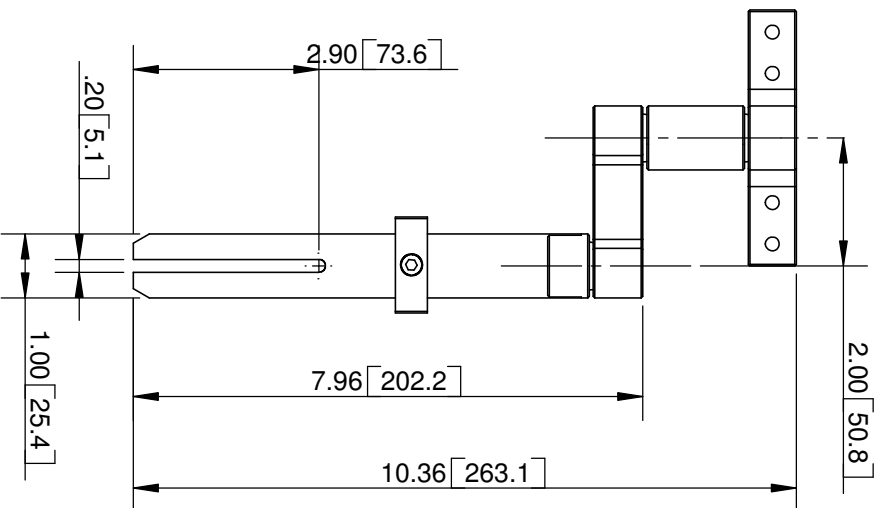

# SMARTGB HARDWARE FOR HG310, HG312, HG314, HG316

DIMENSIONS IN INCHES [mm]